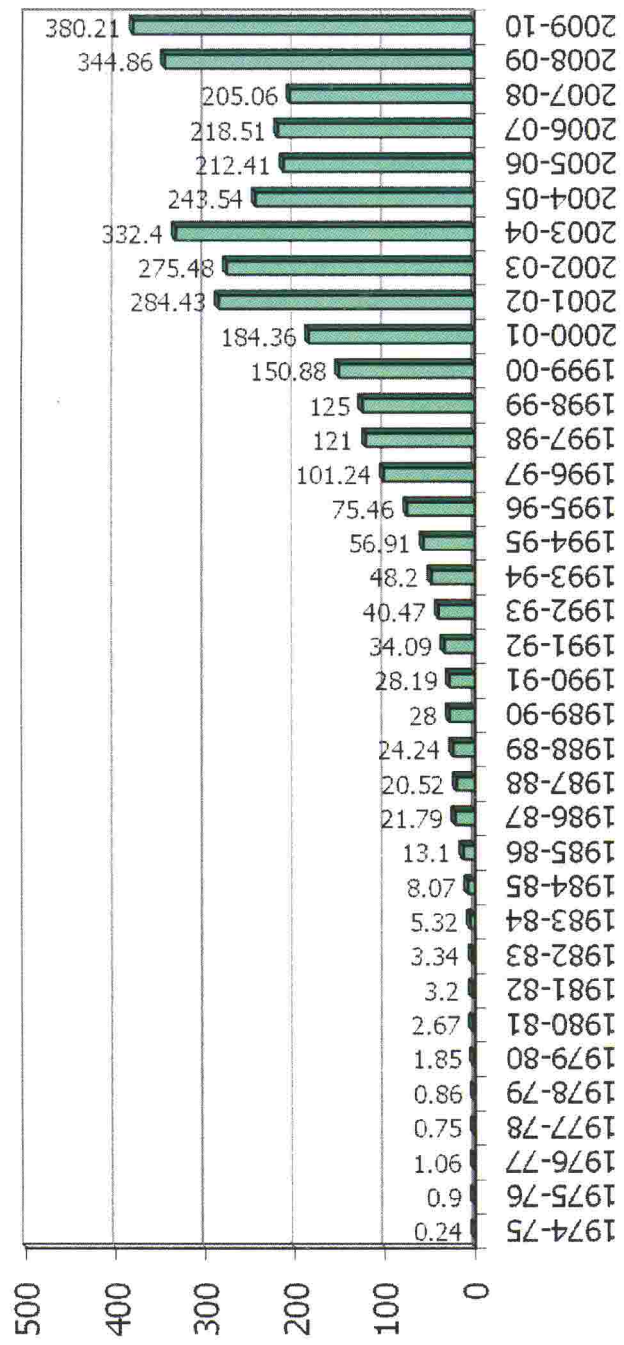

ಕರ್ನಾಟಕ ರೂರಲ್ ಇನ್‌ಫ್ರಾಸ್ಟ್ರಕ್ಚರ್ ಡೆವಲಪ್‌ಮೆಂಟ್ ಲಿಮಿಟೆಡ್, ಬೆಂಗಳೂರು
ನಿಗಮವು ಅಸ್ತಿತ್ವಗೊಂಡ ವರ್ಷದಿಂದ ಇಲ್ಲಿಯವರೆಗೆ ಸಾಧಿಸಿದ ಪ್ರಗತಿ (ರೂ. ಕೋಟಿಗಳಲ್ಲಿ)

**Performance of the Company since inception
Turn over (Rs. in Core)**

Turn Over Rs. in Core

Year